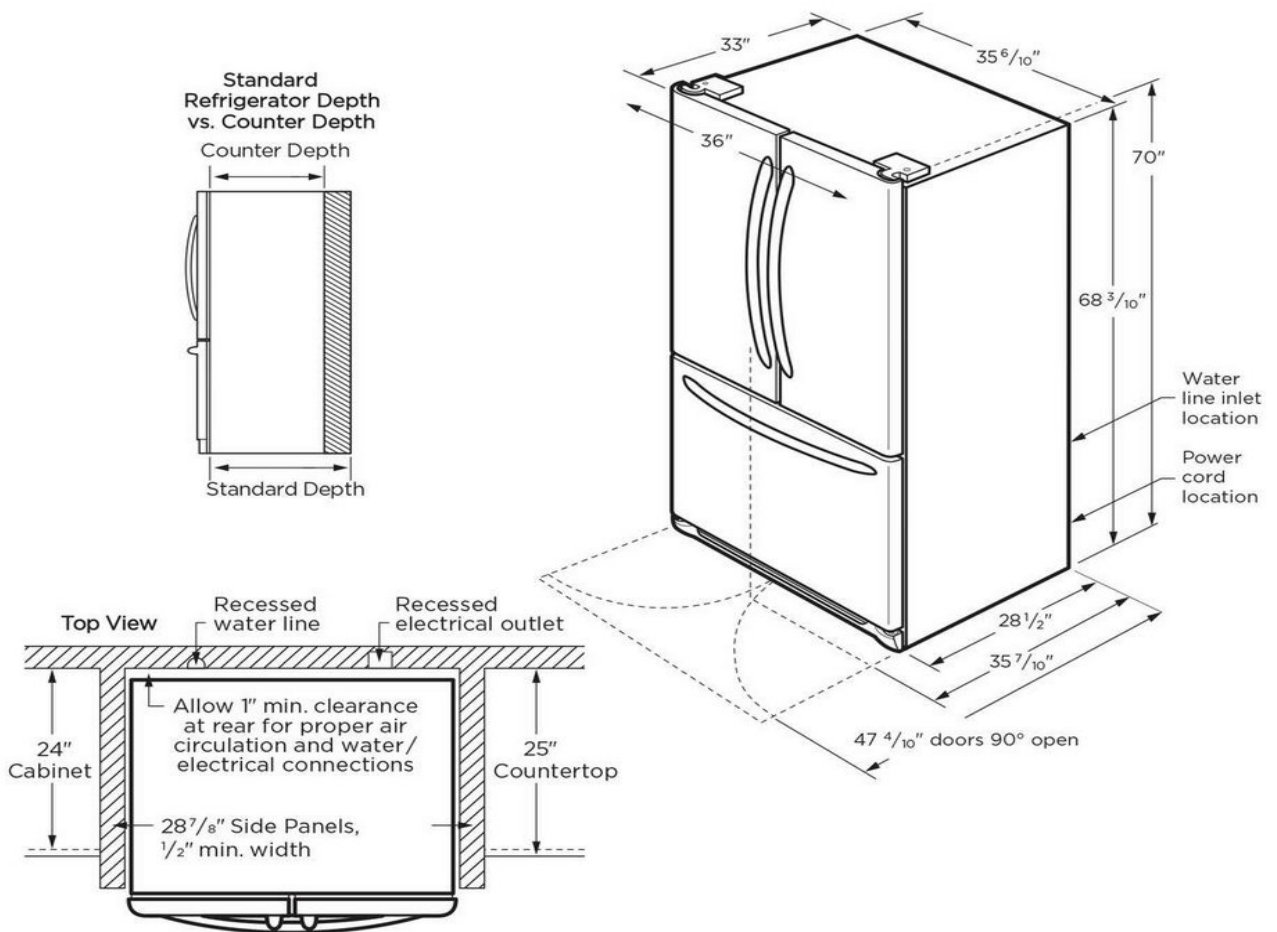

Height With Hinge	70"
Height Without Hinge	68 3/10"
Width	36"
Width of Cabinet	35 6/10"
Depth of Cabinet	28 1/2"
Depth With Door	33 3/10"
Depth With Door 90° Open	48 1/2"
Depth With Door and Handle	35 7/10"
Freezer Capacity	9 Cu. Ft.
Fresh Food Capacity	18.8 Cu. Ft.
Total Capacity	27.8 Cu. Ft.

Installation Diagram

For planning purposes only. We reserve the right to change specifications or discontinue models without notice